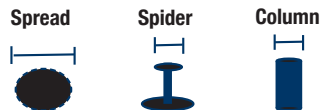

FOB: CA

Finish: Black Texture or Chrome
Glides: Adjustable Steel
Material: Steel

Note: FSL 36" x 36" (1) column model may be constructed with 2" or 3" tubing. Please specify on order.

This table base has received Indoor Air Quality Certification from the GREENGUARD® Environmental Institute.

FSL Series 36x36 Black
5 Column

	Spread	Spider	Column
FSL 26" x 26"	26" x 26"	14"	2"
FSL 32" x 32"	32" x 32"	14"	3"
FSL 36" x 36" 1 Column	36" x 36"	19"	1", 2", or 3"
FSL 36" x 36" 5 Column	36" x 36"	10"	(5) 2"
FSL 38" x 38"	38" x 38"	19"	3"